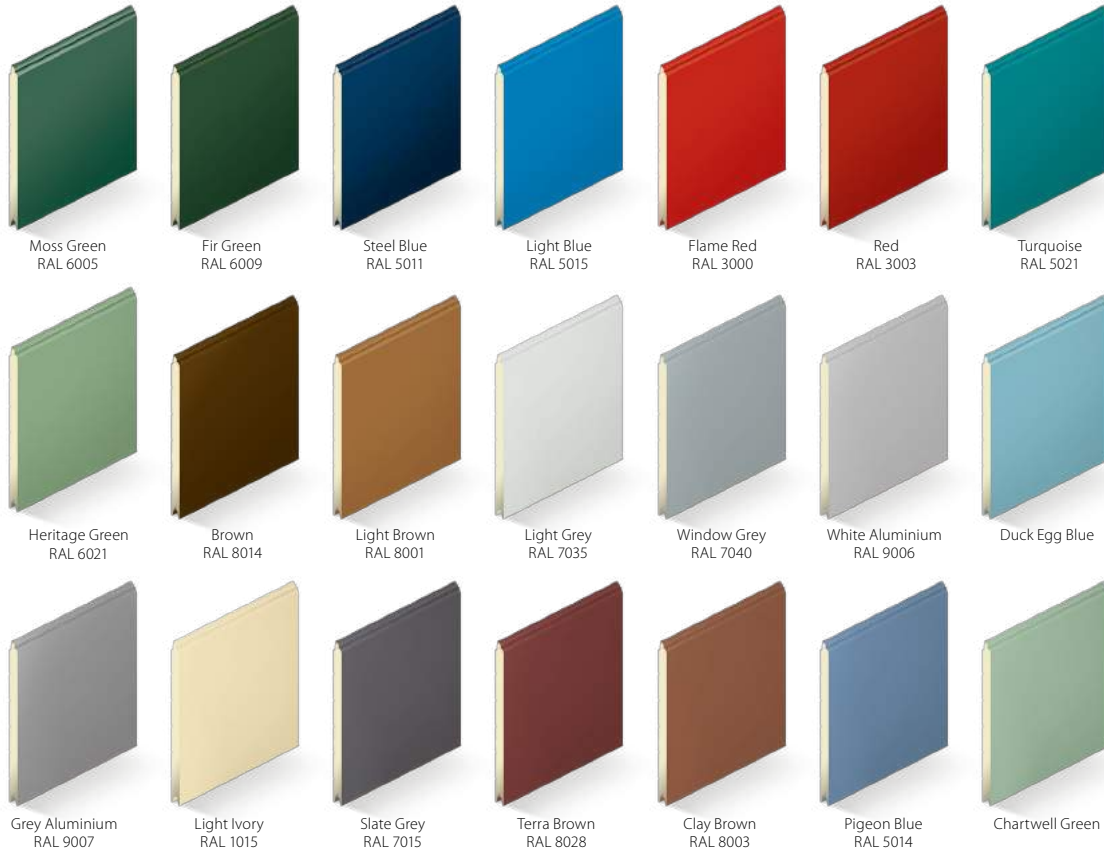

Anthracite Dura with Circular Stainless Steel Windows

Stunning options for any home.

Choose your new garage in 4 simple steps:

1 Panel design

Begin by choosing from our 4 elegant panel types. If you're looking to achieve a traditional style we have the popular Georgian cassette, or for a more contemporary appearance, how about the centre ribbed or un-ribbed panels?

Classic Colours

Metallic Colours

Standard Colours - Free of charge

Foiled Woodgrains

Available in Centre Rib and Un-Ribbed

*Colour availability varies depending on the type of panel and finish

"I never realised there would be this much choice I'm really impressed with how bespoke my door truly is."