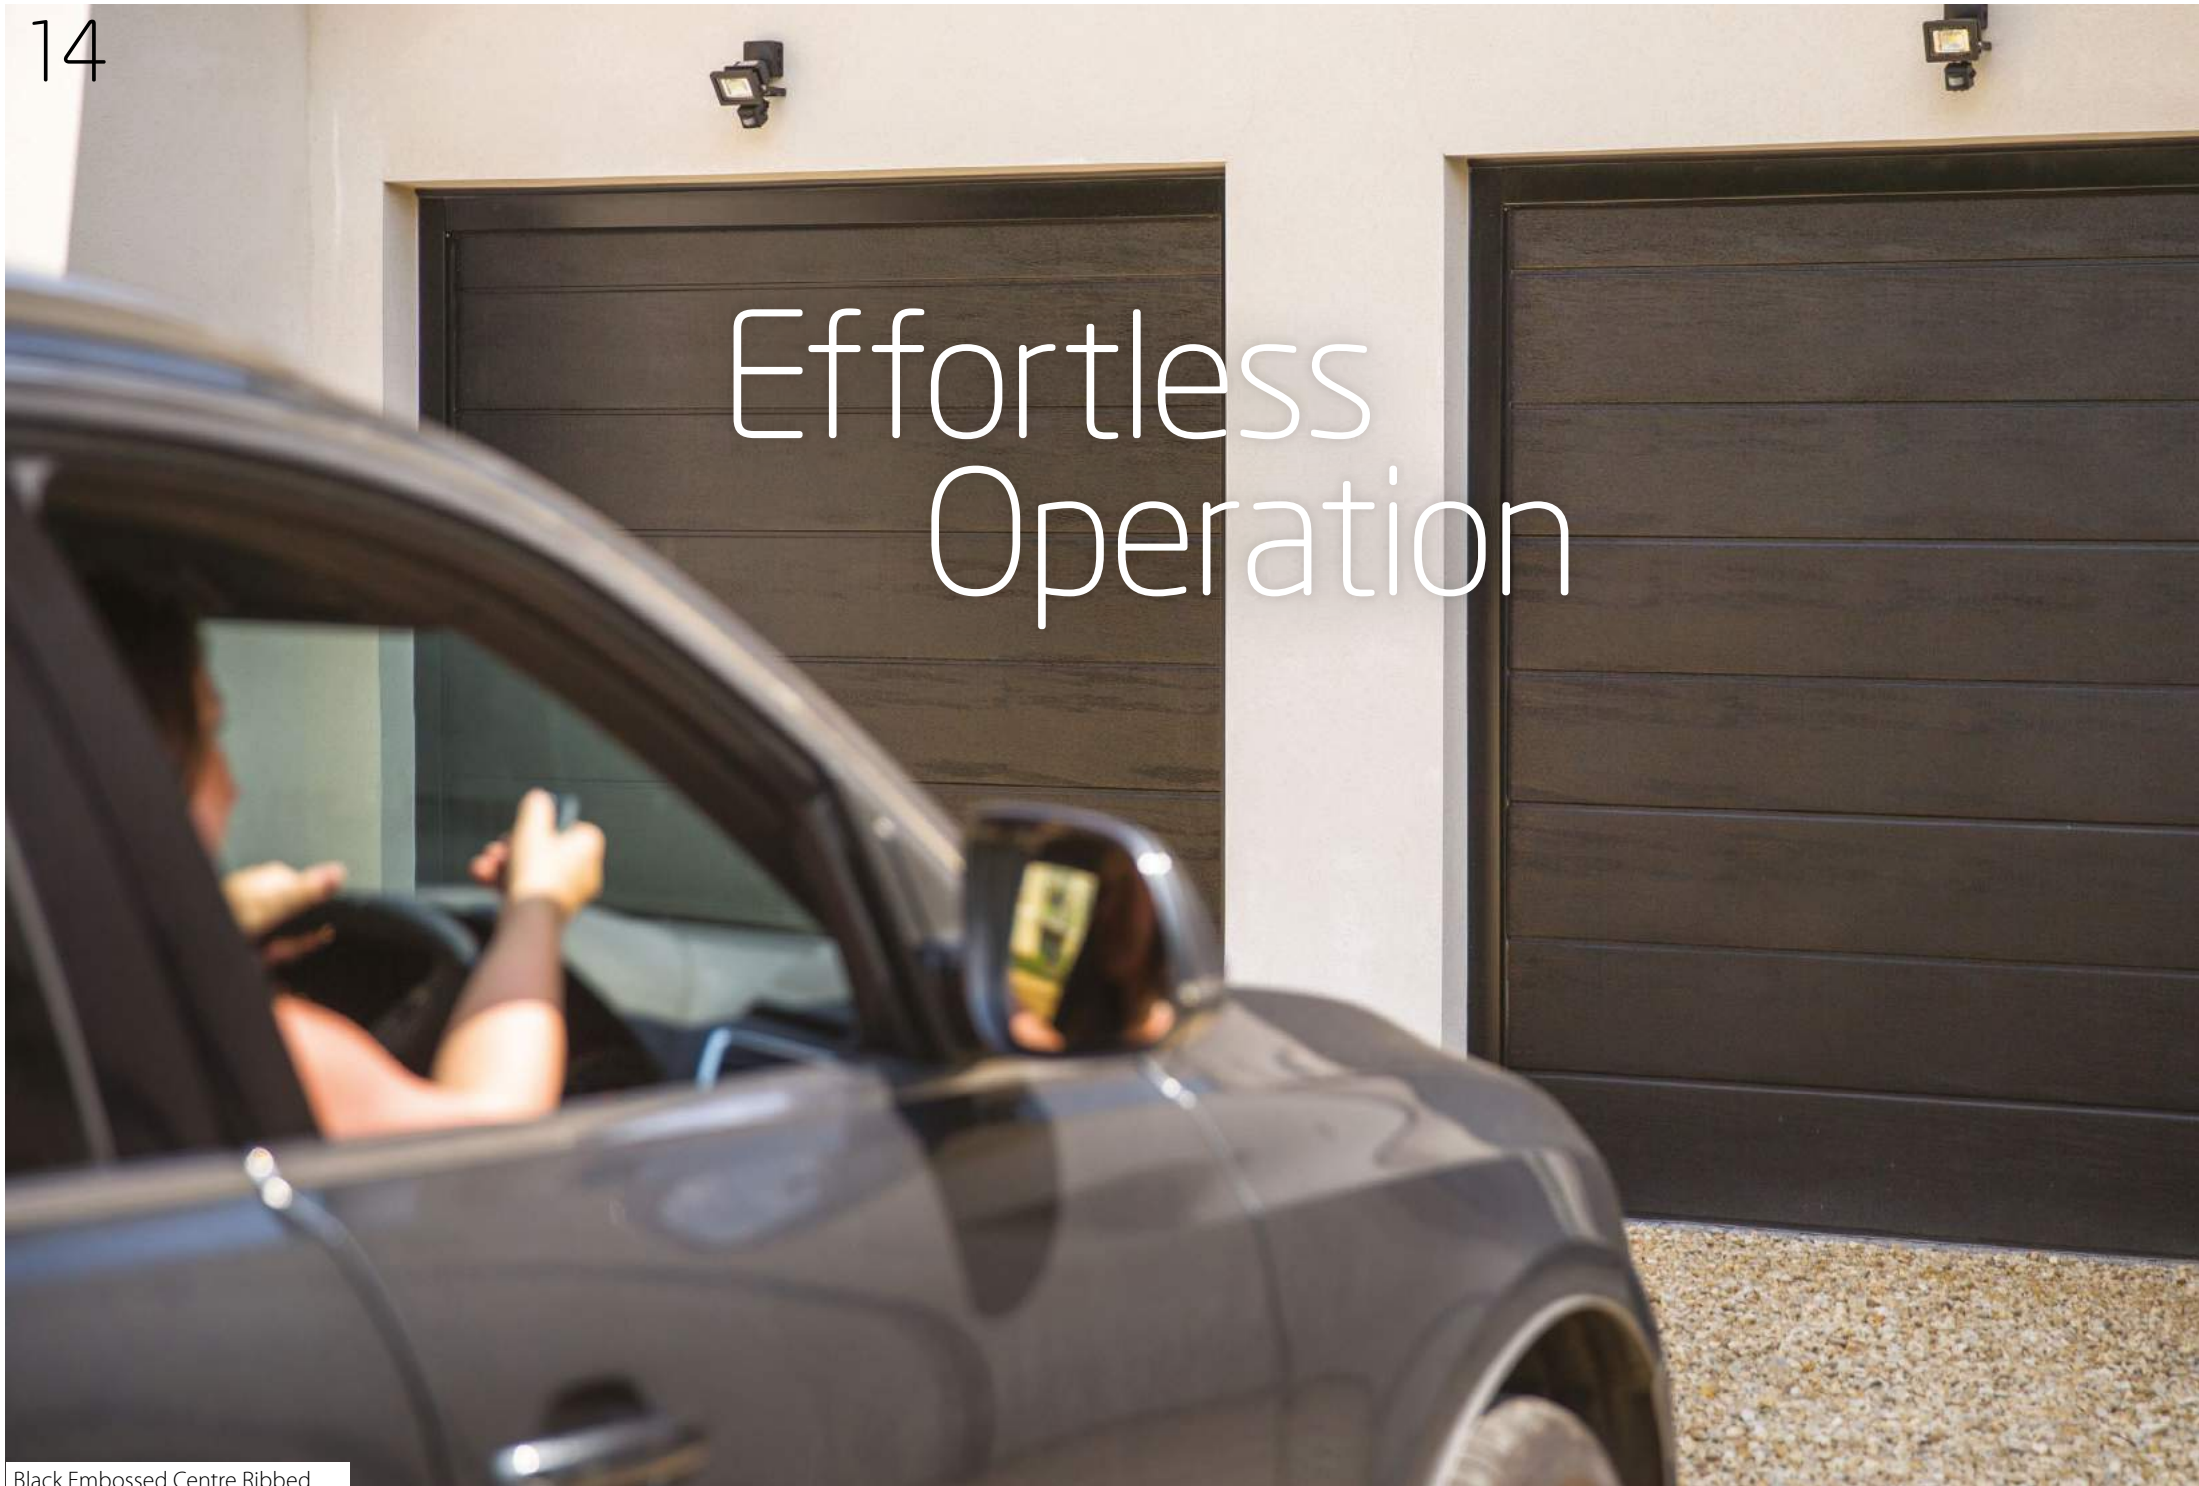

Effortless Operation