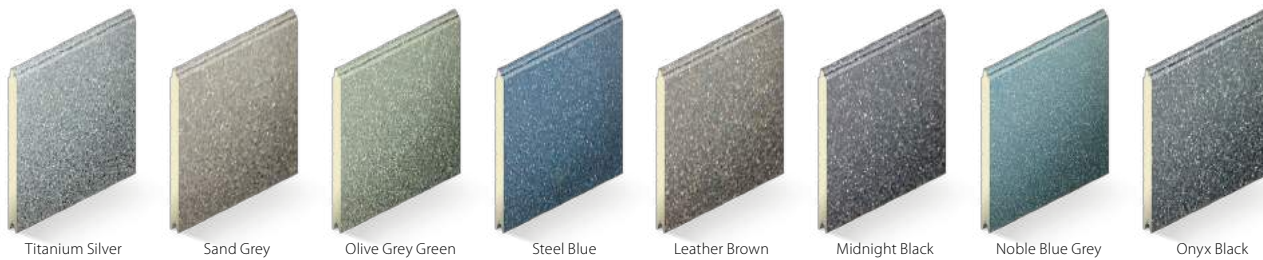

Anthracite Dura with Circular Stainless Steel Windows

Stunning options for any home.

Choose your new garage in 4 simple steps:

1 Panel design

Begin by choosing from our 4 elegant panel types. If you're looking to achieve a traditional style we have the popular Georgian cassette, or for a more contemporary appearance, how about the centre ribbed or un-ribbed panels?

2 Finish

Next, choose your finish. Whether you go for smooth or embossed, you'll love the finished look.

This is where you can truly create your ideal garage door. Available in any RAL colour or BS colour, SeceuroGlide Sectionals provide the opportunity to match your door to your windows, front door or even your car! Here are some of our most popular finishes, including our metallic colours.

Classic Colours

Metallic Colours

Standard Colours - Free of charge

Foiled Woodgrains

Available in Centre Rib and Un-Ribbed

*Colour availability varies depending on the type of panel and finish

"I never realised there would be this much choice I'm really impressed with how bespoke my door truly is."