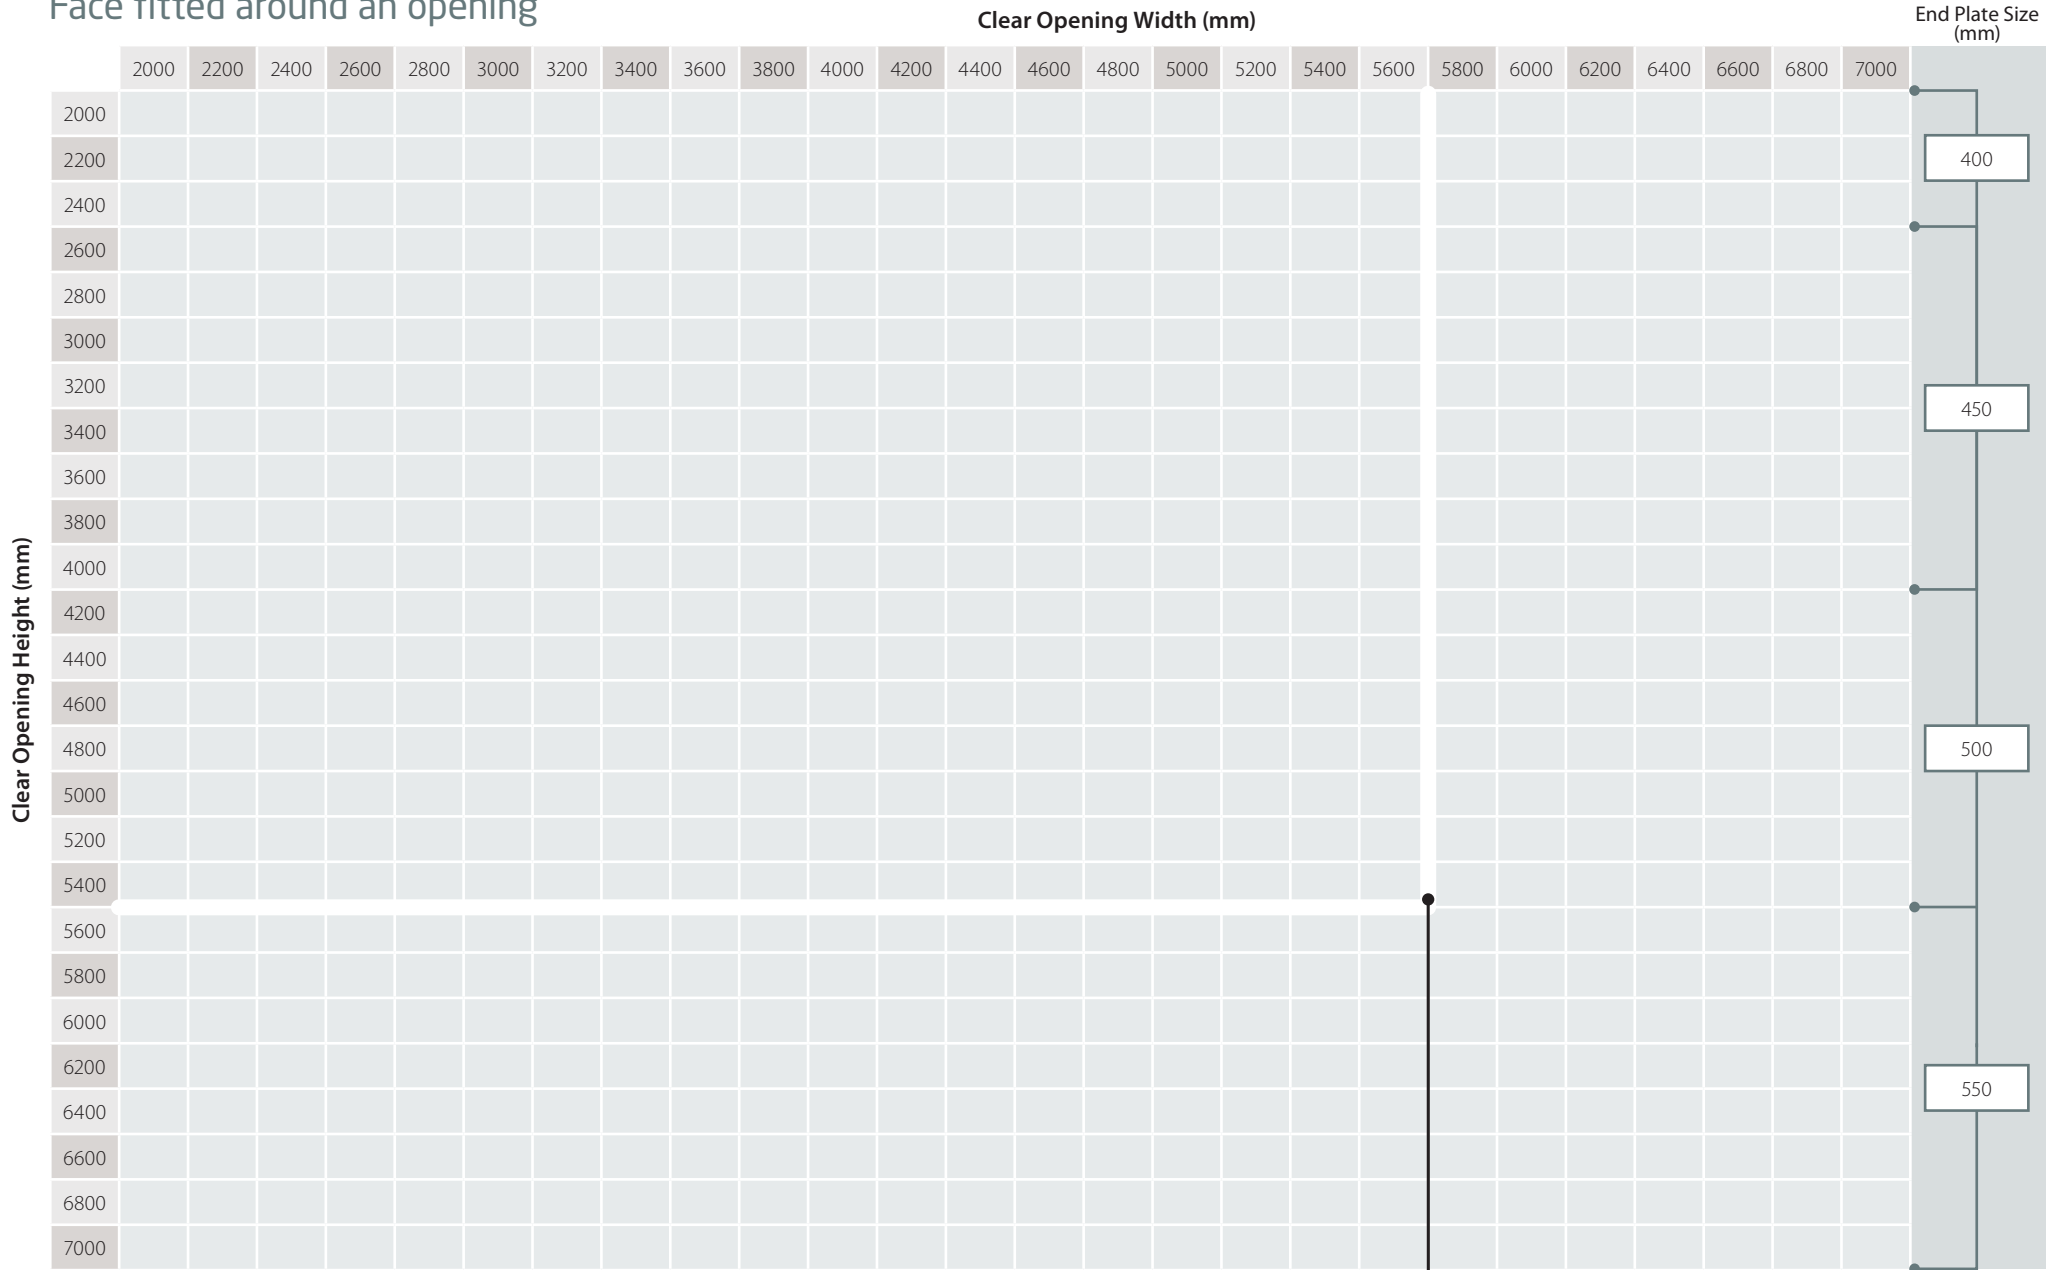

Face fitted around an opening

Products over 5600 mm in width and 5400 mm in height can be collected or will require a quotation for delivery