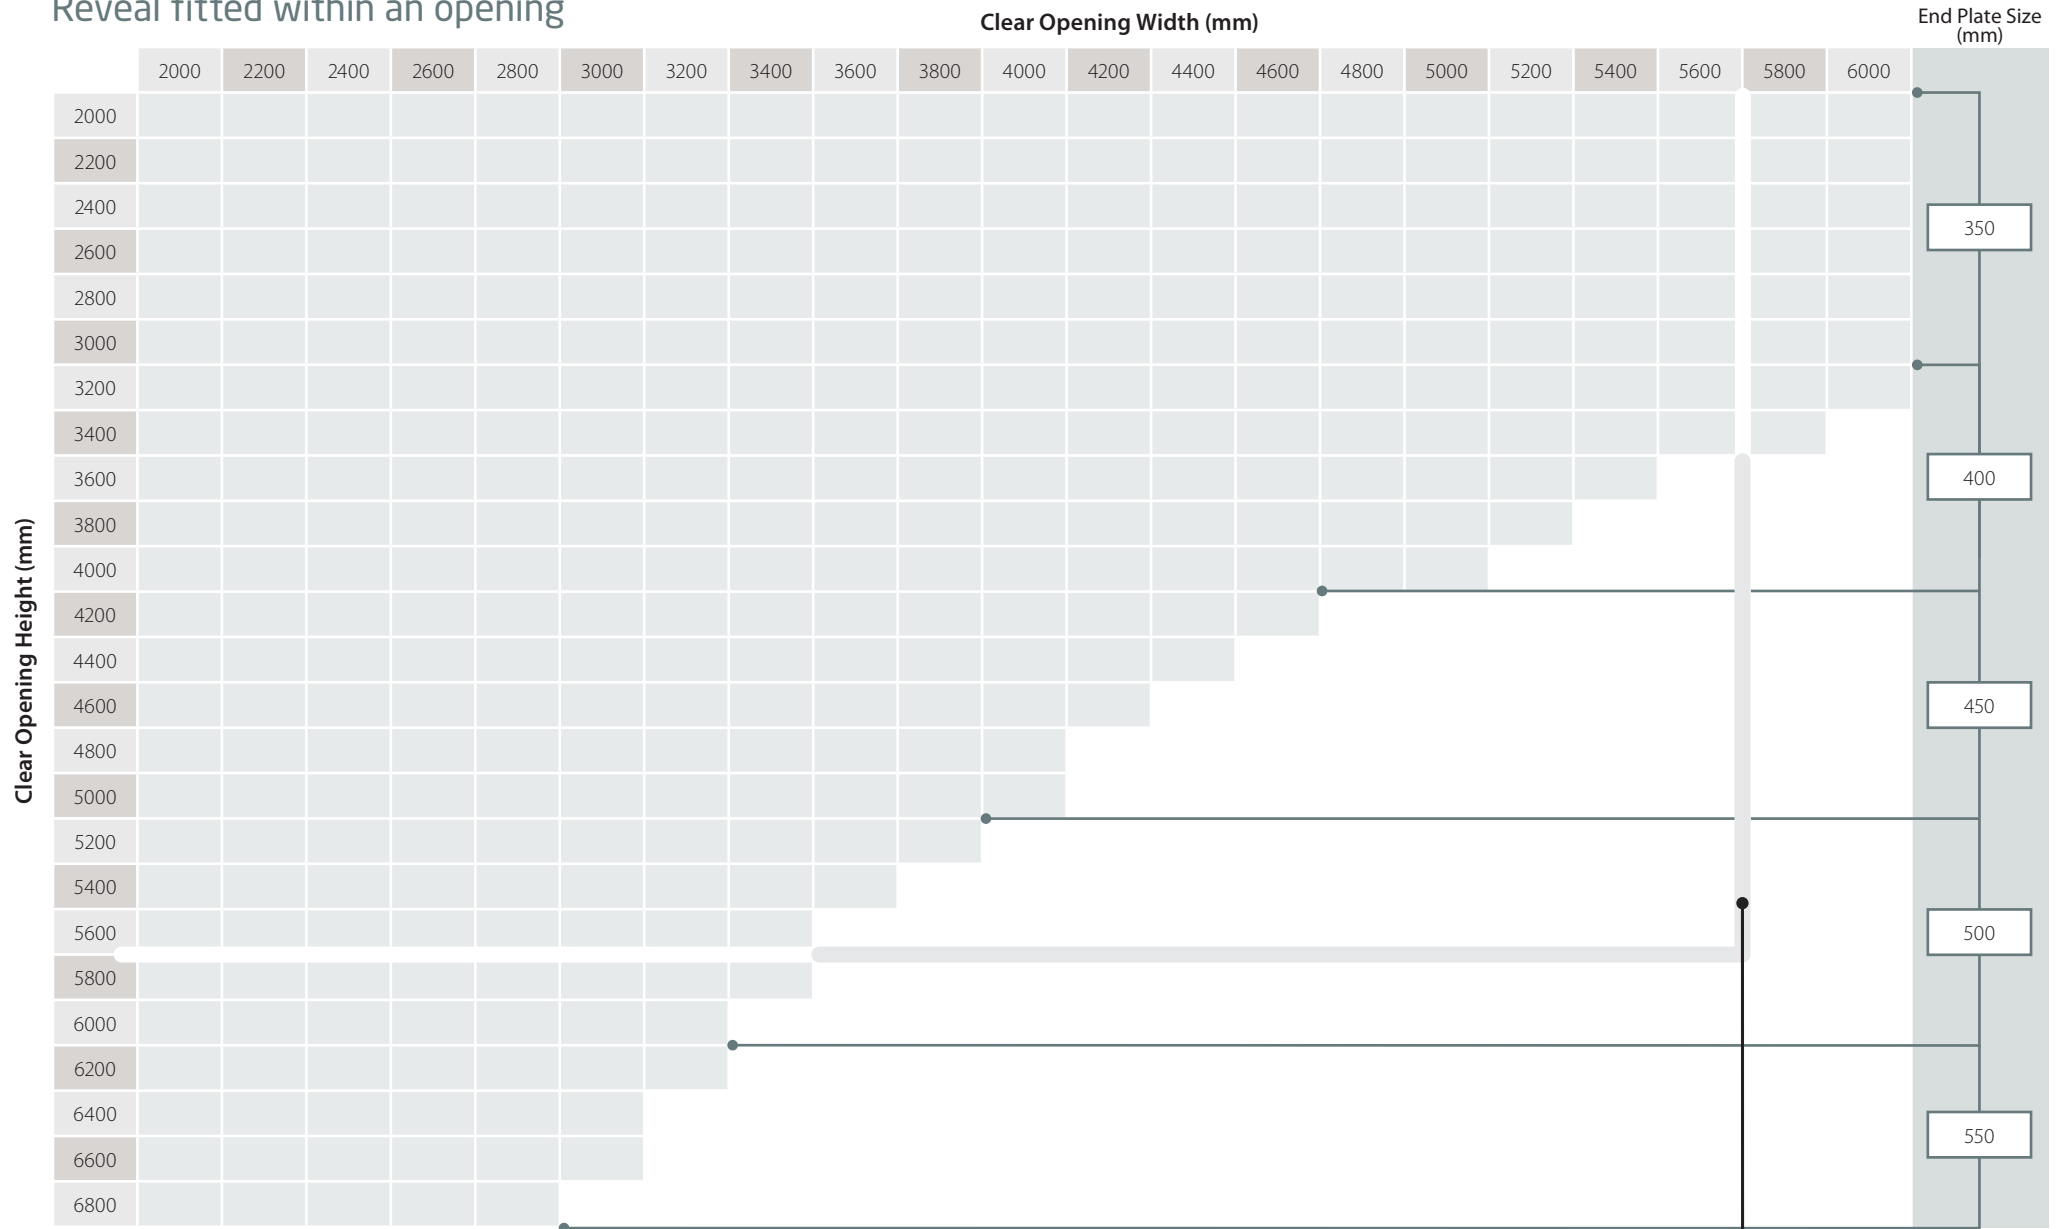

Face fitted around an opening

Products over 5600 mm in width or height can be collected or will require a quotation for delivery

Industrial

## Reveal fitted within an opening

Products over 5600 mm in width or height can be collected or will require a quotation for delivery

Industrial