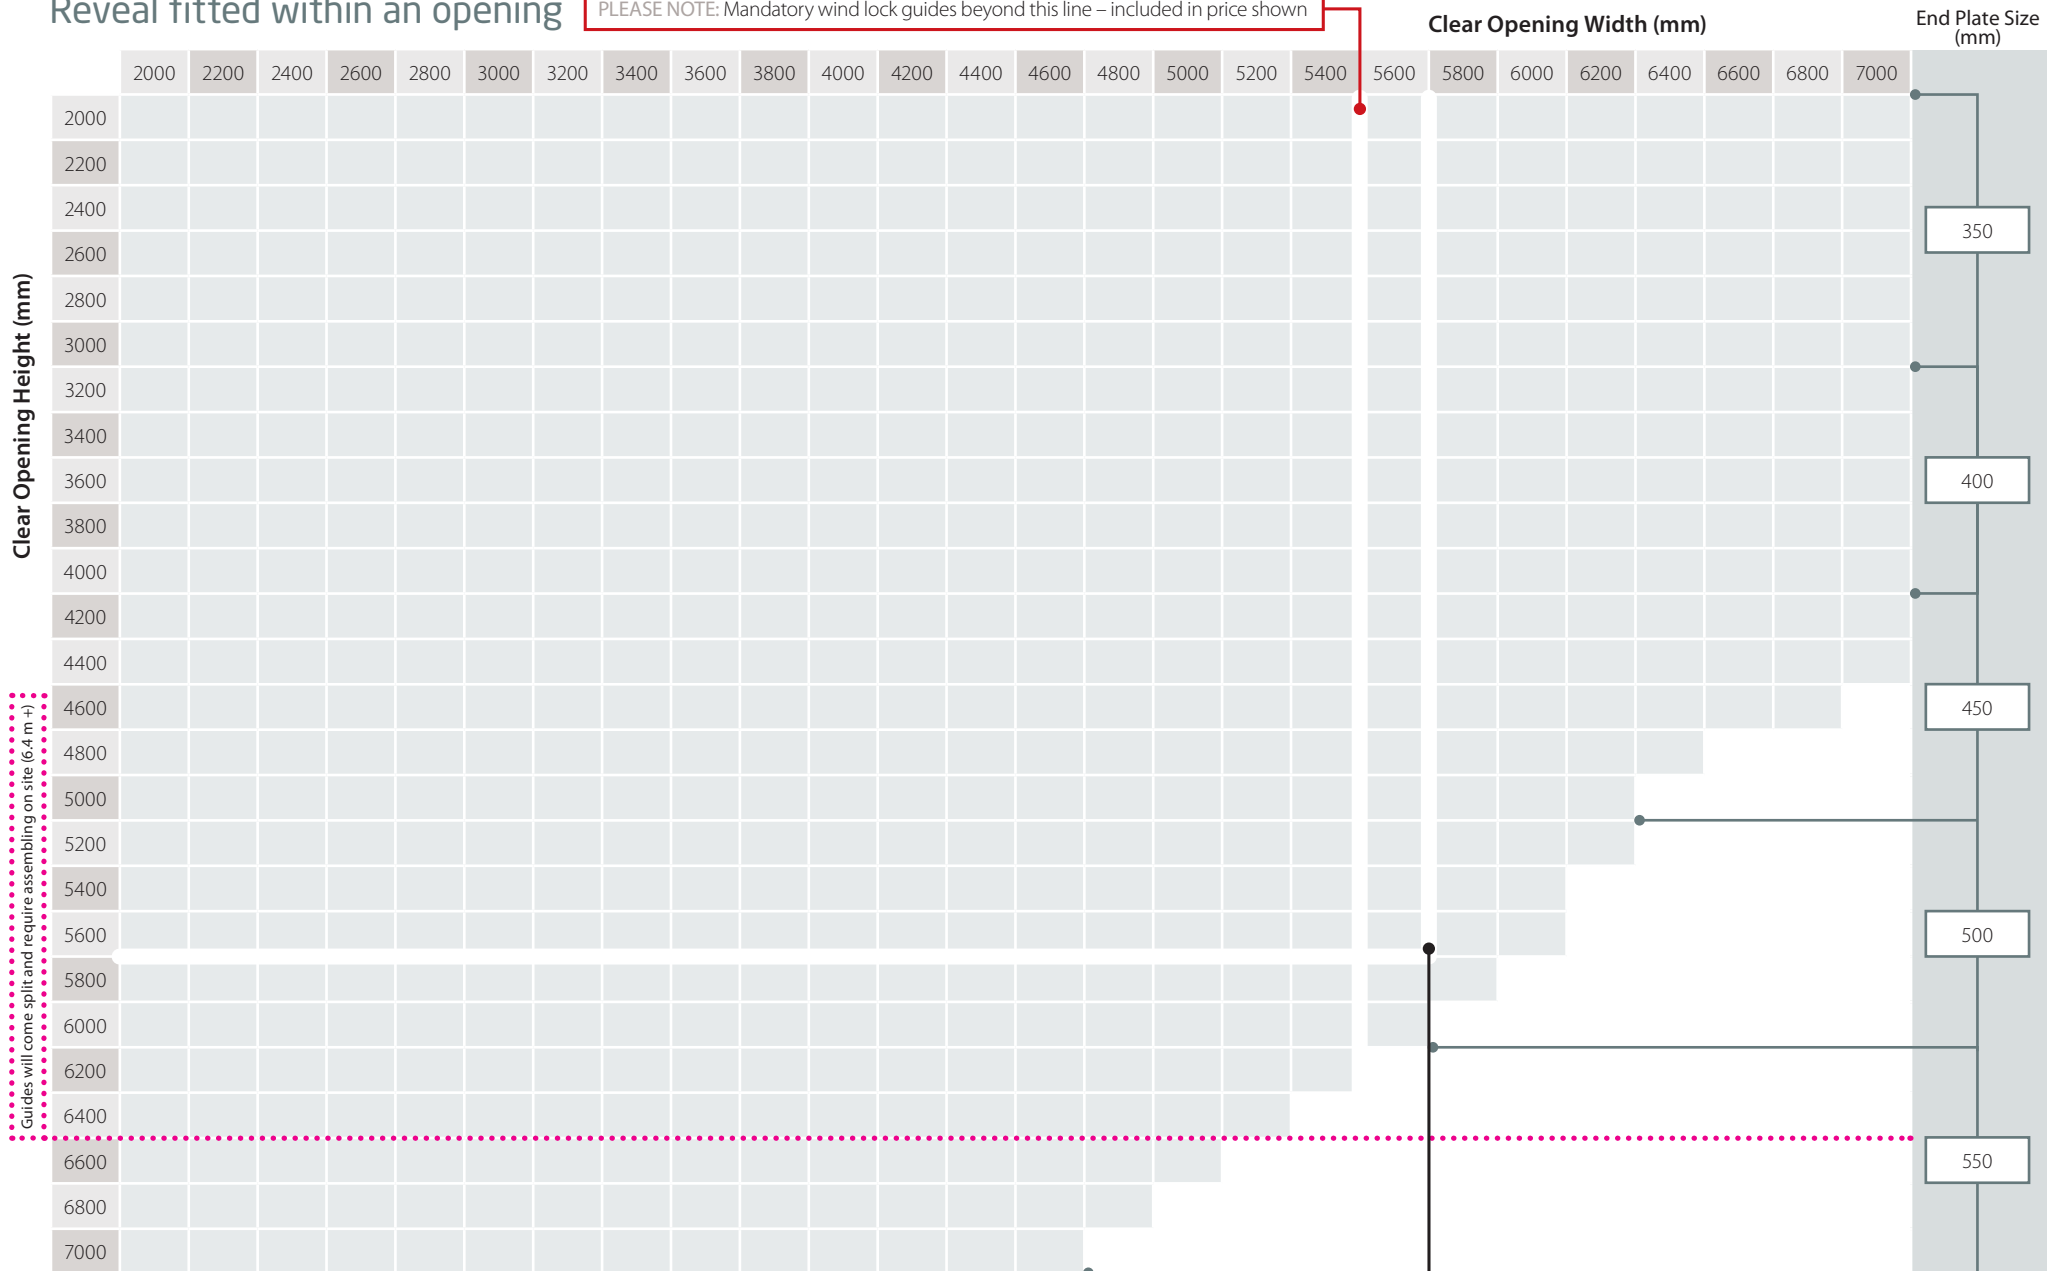

Face fitted around an opening

Products over 5600 mm in width or height can be collected or will require a quotation for delivery

Industrial

## Reveal fitted within an opening

Products over 5600 mm in width or height can be collected or will require a quotation for delivery

Industrial

## Face fitted around an opening

PLEASE NOTE: Mandatory wind lock guides beyond this line – included in price shown

Industrial

Clear Opening Height (mm)

Clear Opening Width (mm)

End Plate Size (mm)

Guides will come split and require assembling on site (> 6.4 m +)

## Reveal fitted within an opening

PLEASE NOTE: Mandatory wind lock guides beyond this line – included in price shown

Clear Opening Height (mm)

Clear Opening Width (mm)

End Plate Size (mm)

Guides will come split and require assembling on site (>6.4 m +)