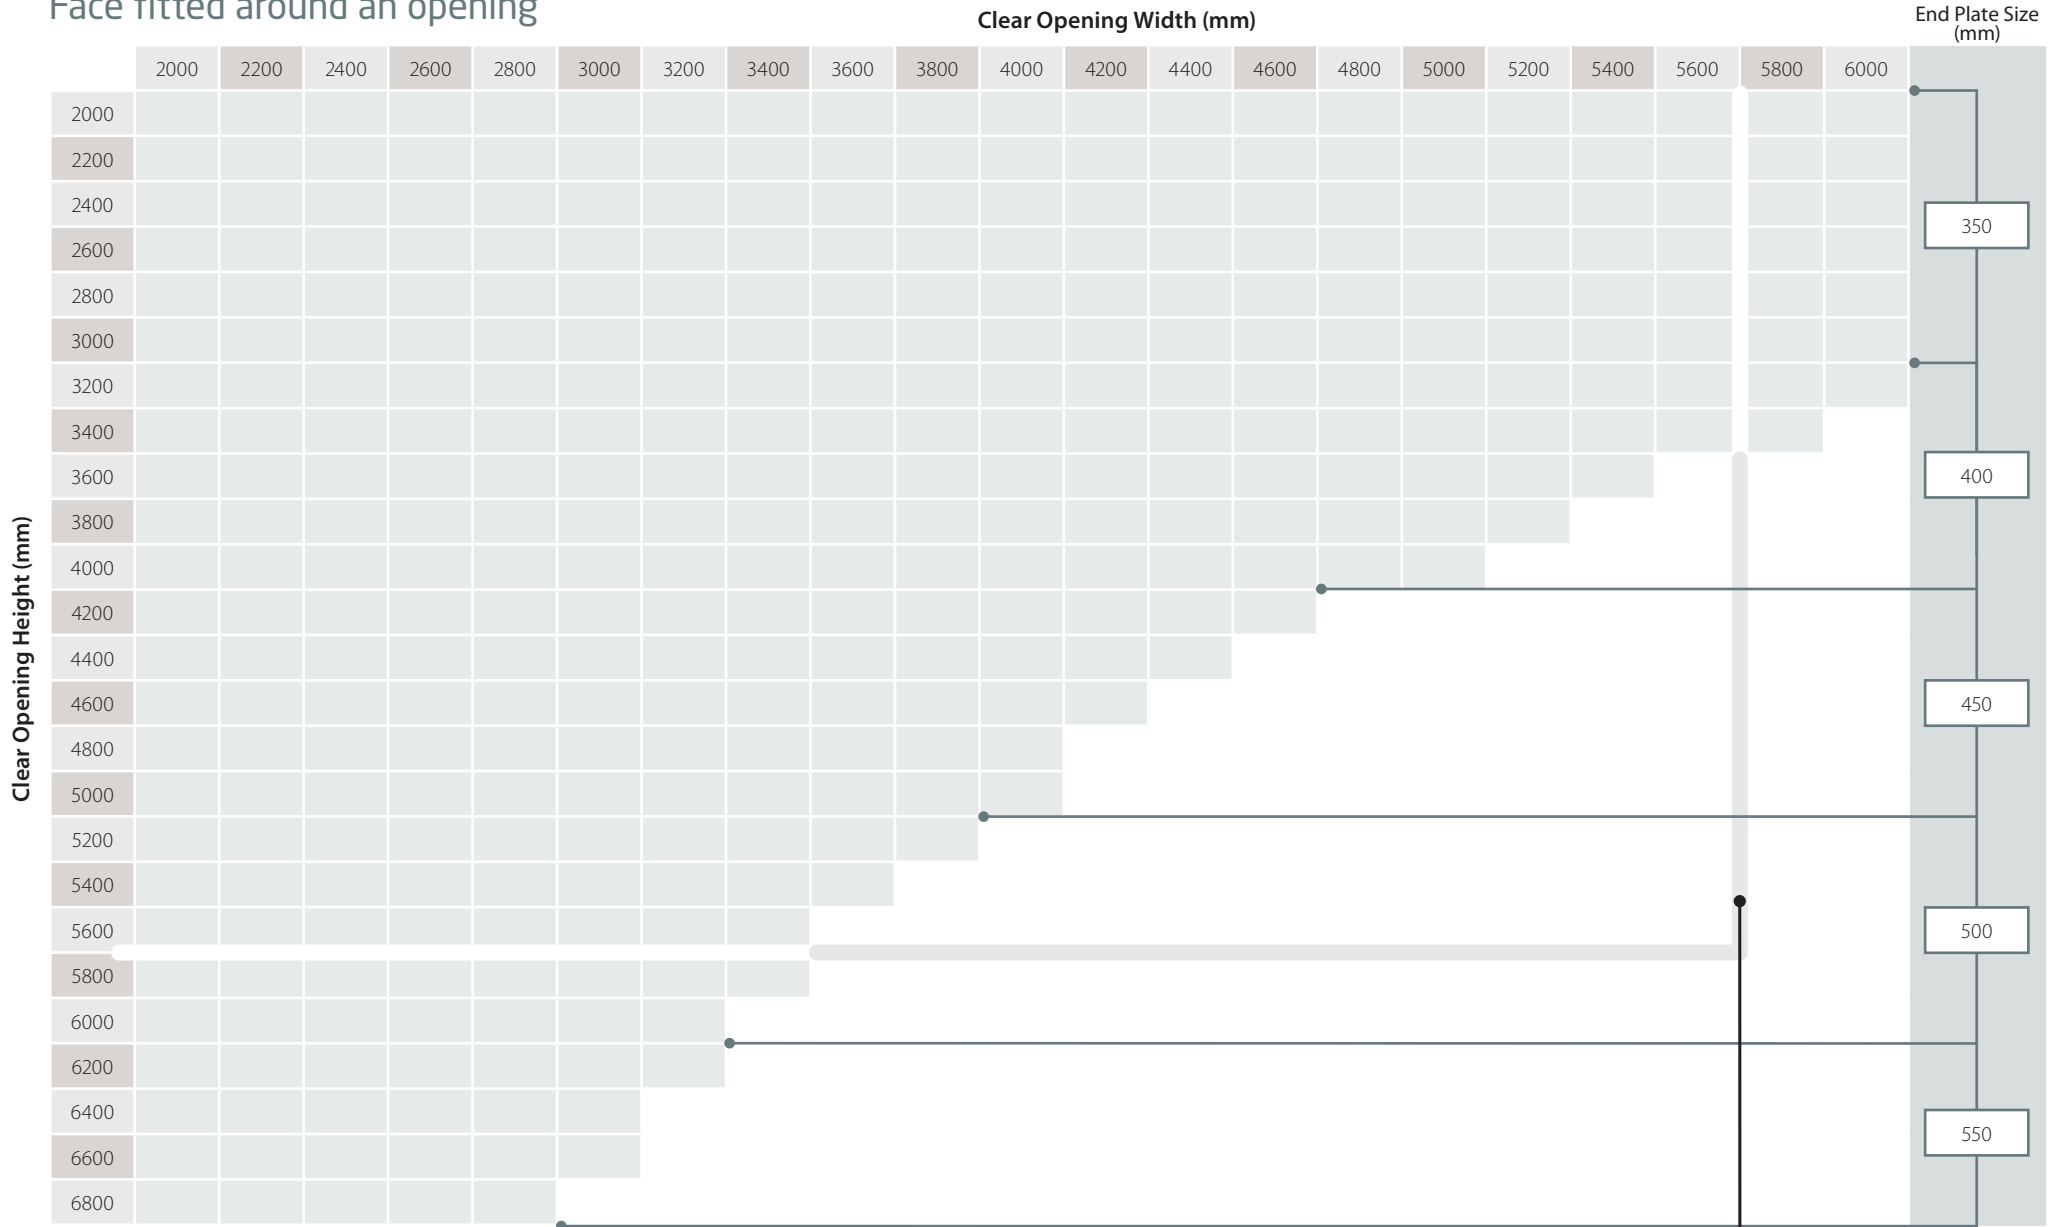

Face fitted around an opening

Products over 5600 mm in width or height can be collected or will require a quotation for delivery

Industrial

## Reveal fitted within an opening

Products over 5600 mm in width or height can be collected or will require a quotation for delivery

Industrial

## Face fitted around an opening

PLEASE NOTE: Mandatory wind lock guides beyond this line – included in price shown

Industrial

Clear Opening Height (mm)

Clear Opening Width (mm)

End Plate Size (mm)

Guides will come split and require assembling on site (> 6.4 m +)