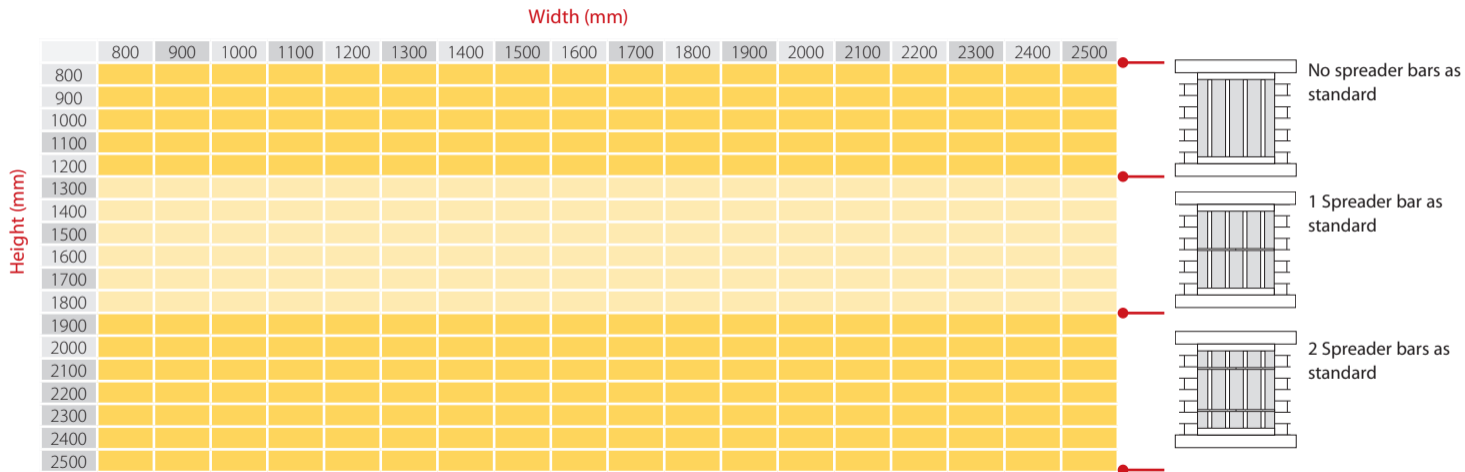

Fixed Window Bars

Bars

The distance between the centres of each bar is approximately 125 mm.