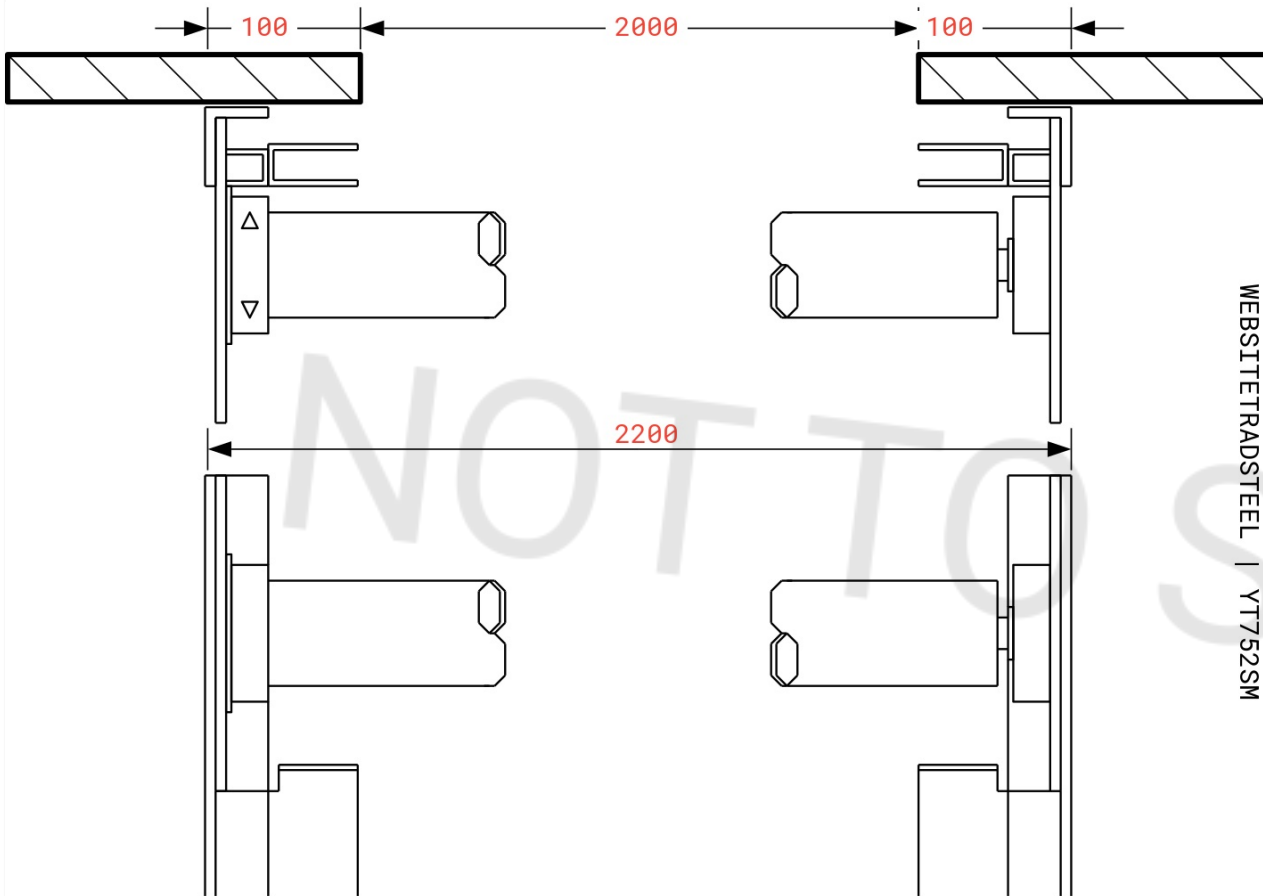

STANDARD DETAIL

RS75 Traditional Steel - Tube Motor - Face Fixed

SECURITY DIRECT
www.securitydirect.uk.com

SecuroShield | 75
Traditional Shutter

WEBSITETRADSTEEL | YT752SM

WEBSITETRADSTEEL | YT752SM

STANDARD DETAIL

SECURITY DIRECT
www.securitydirect.uk.com

RS75 Traditional Steel - Tube Motor - Reveal Fixed

SecuroShield | /5
Traditional Shutter

WEBSITETRADSTEEL | YT752SM

WEBSITETRADSTEEL | YT752SM