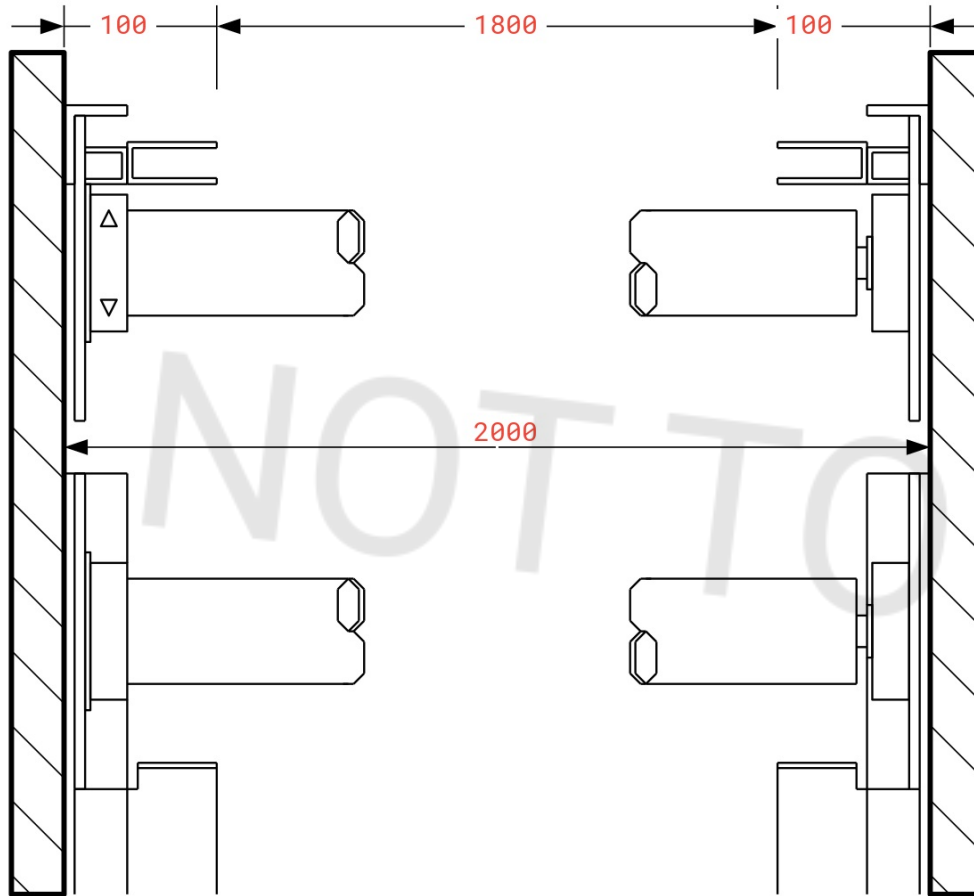

STANDARD DETAIL

RS75 Traditional Steel - Tube Motor - Face Fixed

SECURITY DIRECT
www.securitydirect.uk.com

SecuroShield | 75
Traditional Shutter

WEBSITETRADSTEEL | YT752SM

WEBSITETRADSTEEL | YT752SM

STANDARD DETAIL

SECURITY DIRECT
www.securitydirect.uk.com

RS75 Traditional Steel - Tube Motor - Reveal Fixed

SecuroShield | /5
Traditional Shutter

WEBSITETRADSTEEL | YT752SM

WEBSITETRADSTEEL | YT752SM