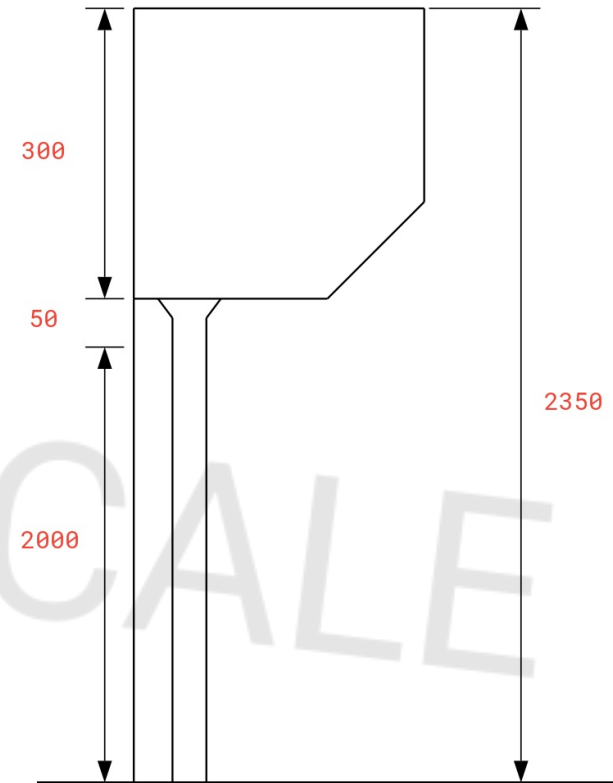

STANDARD DETAIL

RS75 Traditional Steel - Tube Motor - Face Fixed

SECURITY DIRECT
www.securitydirect.uk.com

SecuroShield | 75
Traditional Shutter

WEBSITETRADSTEEL | YT752SM

WEBSITETRADSTEEL | YT752SM

STANDARD DETAIL

SECURITY DIRECT
www.securitydirect.uk.com

RS75 Traditional Steel - Tube Motor - Reveal Fixed

SecuroShield | /5
Traditional Shutter

WEBSITETRADSTEEL | YT752SM

WEBSITETRADSTEEL | YT752SM