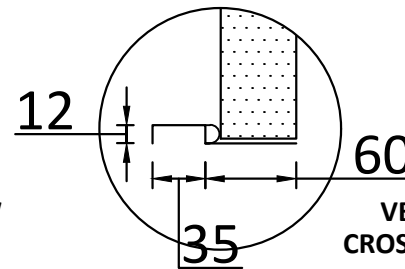

AERIAL CROSS SECTION

OUTSIDE VIEW

995

INSIDE VIEW

VERTICAL CROSS SECTION

2020

HEAVY DUTY SECURITY DOOR

**SIZES AVAILABLE
WIDTH (MM) X HEIGHT (MM)**

695 X 2020
745 X 2020
795 X 2020
845 X 2020
895 X 2020
945 X 2020
995 X 2020
1145 X 2020

CONSTRUCTION MATERIALS

GALVANISED STEEL
FRAME: 2MM
DOOR LEAF: 1MM
FIREBOARD INFIL

HINGES

4 X 304# STAINLESS STEEL

EXAMPLE SHOWN:
995X2020 LH OUT
(VIEWED FROM OUTSIDE)

DRAWN BY:
CHRIS HARDY

SCALE:
1:14