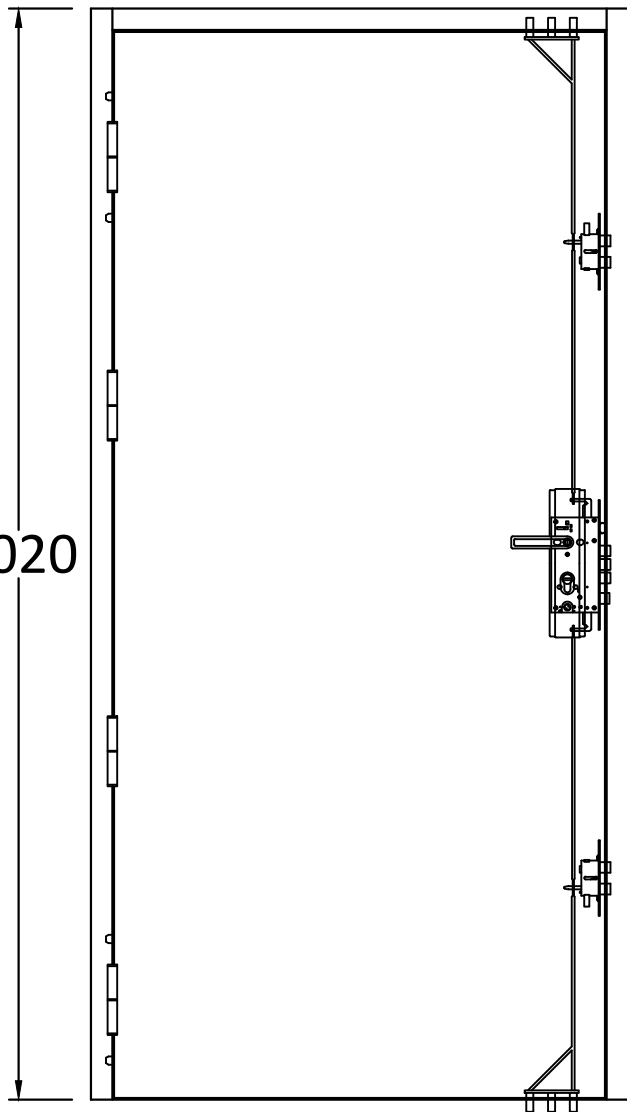

AERIAL CROSS SECTION

OUTSIDE VIEW

995

INSIDE VIEW

VERTICAL CROSS SECTION

2020

HEAVY DUTY SECURITY DOOR

**SIZES AVAILABLE
WIDTH (MM) X HEIGHT (MM)**

695 X 2020
745 X 2020
795 X 2020
845 X 2020
895 X 2020
945 X 2020
995 X 2020
1145 X 2020

CONSTRUCTION MATERIALS

GALVANISED STEEL
FRAME: 2MM
DOOR LEAF: 1MM
FIREBOARD INFIL

HINGES

4 X 304# STAINLESS STEEL

EXAMPLE SHOWN:
995X2020 LH OUT
(VIEWED FROM OUTSIDE)

DRAWN BY:
CHRIS HARDY

SCALE:
1:14