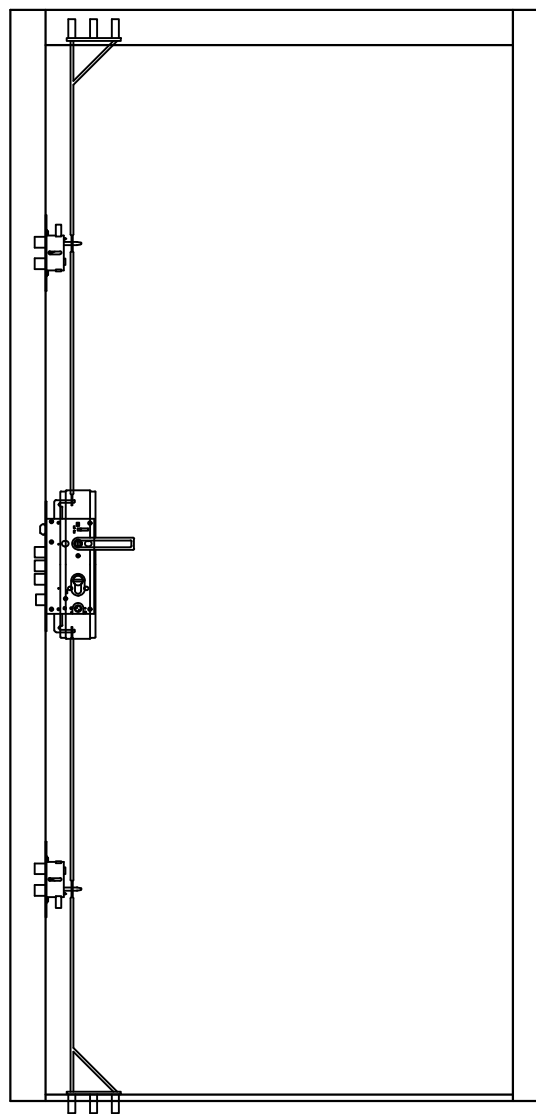

AERIAL CROSS SECTION

OUTSIDE VIEW

995

INSIDE VIEW

VERTICAL CROSS SECTION

2020

HEAVY DUTY SECURITY DOOR

**SIZES AVAILABLE
WIDTH (MM) X HEIGHT (MM)**

695 X 2020
745 X 2020
795 X 2020
845 X 2020
895 X 2020
945 X 2020
995 X 2020
1145 X 2020

CONSTRUCTION MATERIALS

GALVANISED STEEL
FRAME: 2MM
DOOR LEAF: 1MM
FIREBOARD INFIL

HINGES

4 X 304# STAINLESS STEEL

EXAMPLE SHOWN:
995X2020 LH OUT
(VIEWED FROM OUTSIDE)

DRAWN BY:
CHRIS HARDY

SCALE:
1:14