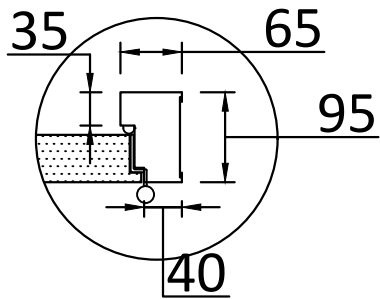

AERIAL CROSS SECTION

OUTSIDE VIEW

995

INSIDE VIEW

VERTICAL CROSS SECTION

2020

HEAVY DUTY SECURITY DOOR

**SIZES AVAILABLE
WIDTH (MM) X HEIGHT (MM)**

695 X 2020
745 X 2020
795 X 2020
845 X 2020
895 X 2020
945 X 2020
995 X 2020
1145 X 2020

CONSTRUCTION MATERIALS

GALVANISED STEEL
FRAME: 2MM
DOOR LEAF: 1MM
FIREBOARD INFIL

HINGES

4 X 304# STAINLESS STEEL

EXAMPLE SHOWN:
995X2020 LH OUT
(VIEWED FROM OUTSIDE)

DRAWN BY:
CHRIS HARDY

SCALE:
1:14