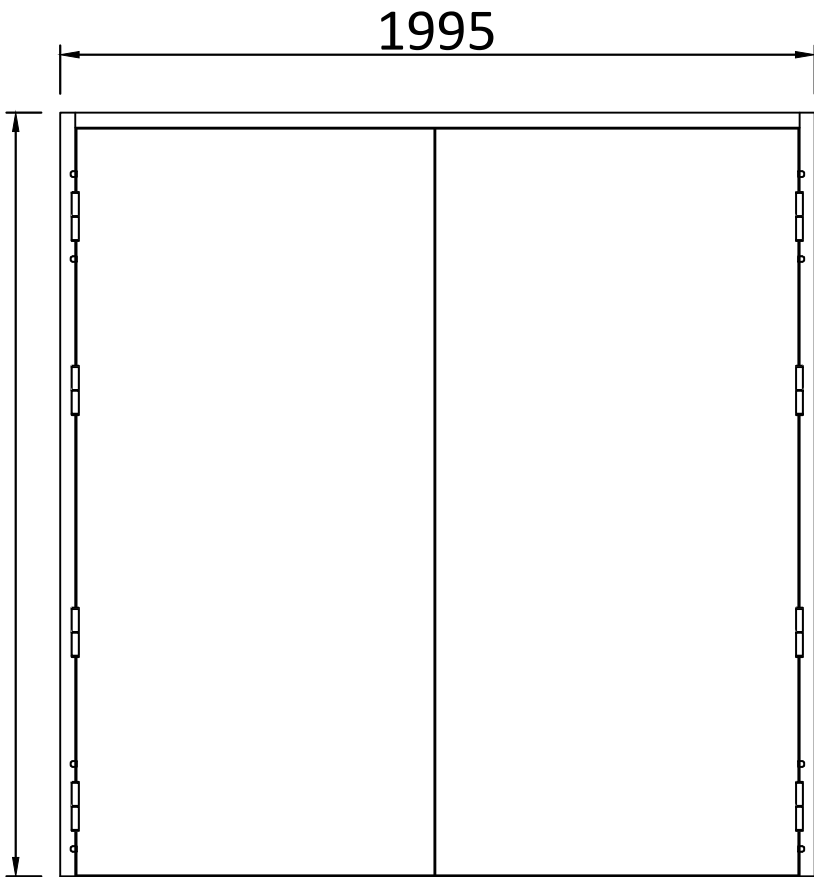

AERIAL CROSS SECTION

OUTSIDE VIEW

INSIDE VIEW

VERTICAL CROSS SECTION

DOUBLE FIRE EXIT DOOR

SIZES AVAILABLE
WIDTH (MM) X HEIGHT (MM)

1495 X 2020
1595 X 2020
1695 X 2020
1795 X 2020
1895 X 2020
1995 X 2020

CONSTRUCTION MATERIALS

GALVANISED STEEL
FRAME: 2MM
DOOR LEAF: 1MM
DUFAYLITE INFIL

HINGES

8 X 304# STAINLESS STEEL

EXAMPLE SHOWN:
1995X2020 LH ACTIVE OUT
(VIEWED FROM OUTSIDE)

2020

DRAWN BY:
CHRIS HARDY

SCALE:
1:20