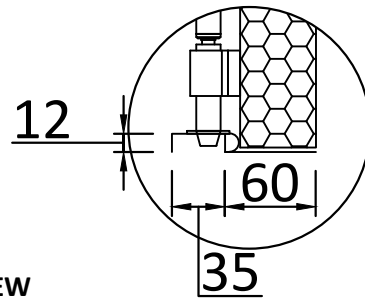

AERIAL CROSS SECTION

OUTSIDE VIEW

INSIDE VIEW

VERTICAL CROSS SECTION

DOUBLE FIRE EXIT DOOR

SIZES AVAILABLE
WIDTH (MM) X HEIGHT (MM)

1495 X 2020
1595 X 2020
1695 X 2020
1795 X 2020
1895 X 2020
1995 X 2020

CONSTRUCTION MATERIALS

GALVANISED STEEL
FRAME: 2MM
DOOR LEAF: 1MM
DUFAYLITE INFIL

HINGES

8 X 304# STAINLESS STEEL

EXAMPLE SHOWN:
1995X2020 LH ACTIVE OUT
(VIEWED FROM OUTSIDE)

2020

DRAWN BY:
CHRIS HARDY

SCALE:
1:20