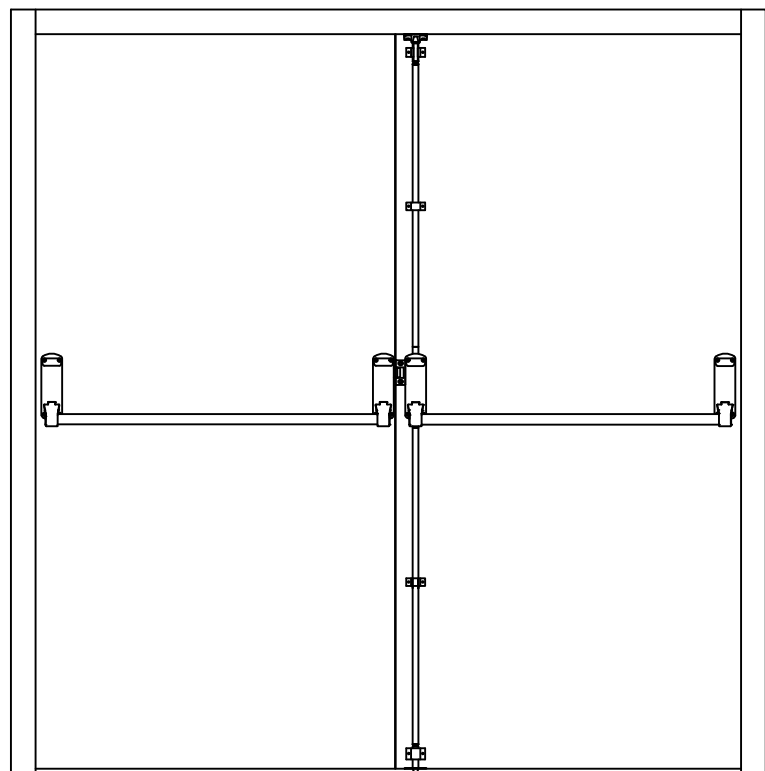

AERIAL CROSS SECTION

OUTSIDE VIEW

INSIDE VIEW

VERTICAL CROSS SECTION

DOUBLE FIRE EXIT DOOR

SIZES AVAILABLE
WIDTH (MM) X HEIGHT (MM)

1495 X 2020
1595 X 2020
1695 X 2020
1795 X 2020
1895 X 2020
1995 X 2020

CONSTRUCTION MATERIALS

GALVANISED STEEL
FRAME: 2MM
DOOR LEAF: 1MM
DUFAYLITE INFIL

HINGES

8 X 304# STAINLESS STEEL

EXAMPLE SHOWN:
1995X2020 LH ACTIVE OUT
(VIEWED FROM OUTSIDE)

2020

DRAWN BY:
CHRIS HARDY

SCALE:
1:20