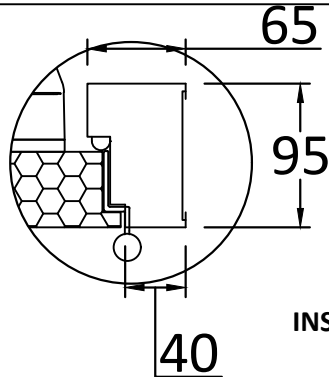

AERIAL CROSS SECTION

OUTSIDE VIEW

INSIDE VIEW

VERTICAL CROSS SECTION

DOUBLE FIRE EXIT DOOR

SIZES AVAILABLE
WIDTH (MM) X HEIGHT (MM)

1495 X 2020
1595 X 2020
1695 X 2020
1795 X 2020
1895 X 2020
1995 X 2020

CONSTRUCTION MATERIALS

GALVANISED STEEL
FRAME: 2MM
DOOR LEAF: 1MM
DUFAYLITE INFIL

HINGES

8 X 304# STAINLESS STEEL

EXAMPLE SHOWN:
1995X2020 LH ACTIVE OUT
(VIEWED FROM OUTSIDE)

2020

DRAWN BY:
CHRIS HARDY

SCALE:
1:20