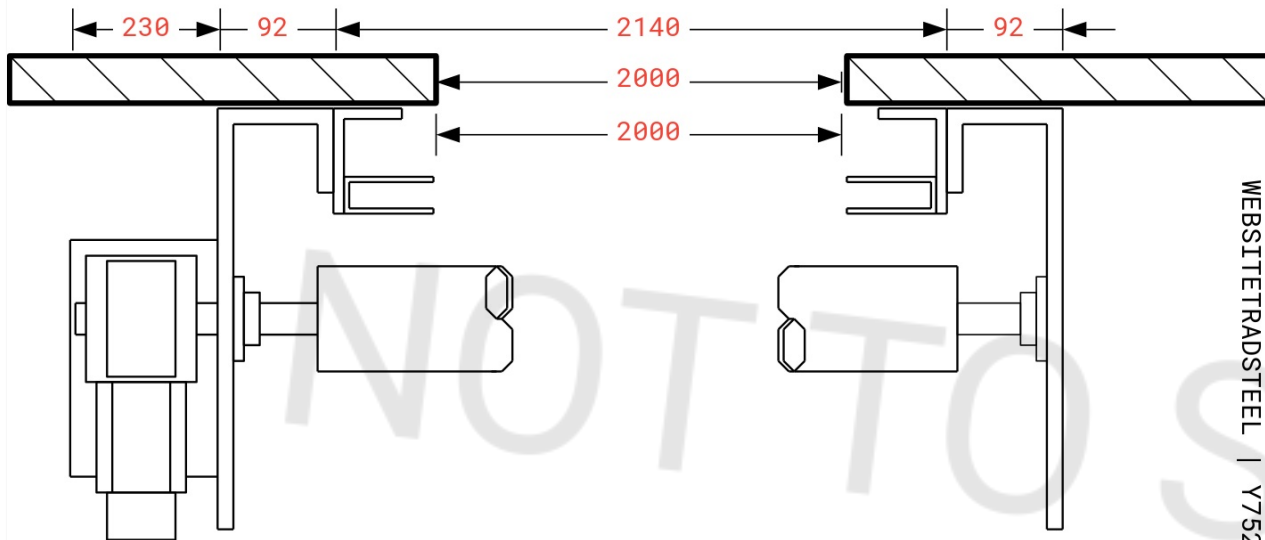

## **75mm Galv Steel Industrial Door 3 Phase Direct Drive - Face Fixed**

**SECURITY DIRECT**  
www.securitydirect.uk.com

**SecuroDoor | 75**  
Industrial Doors

WEBSITETRADSTEEL | Y752FFG

WEBSITETRADSTEEL | Y752FFG

## **75mm Galv Steel Industrial Door 3 Phase Inboard - Reveal Fixed**

**SECURITY DIRECT**  
www.securitydirect.uk.com

SecuroDoor | 75  
Industrial Doors

WEBSITETRADSTEEL | Y752RRG

WEBSITETRADSTEEL | Y752RRG