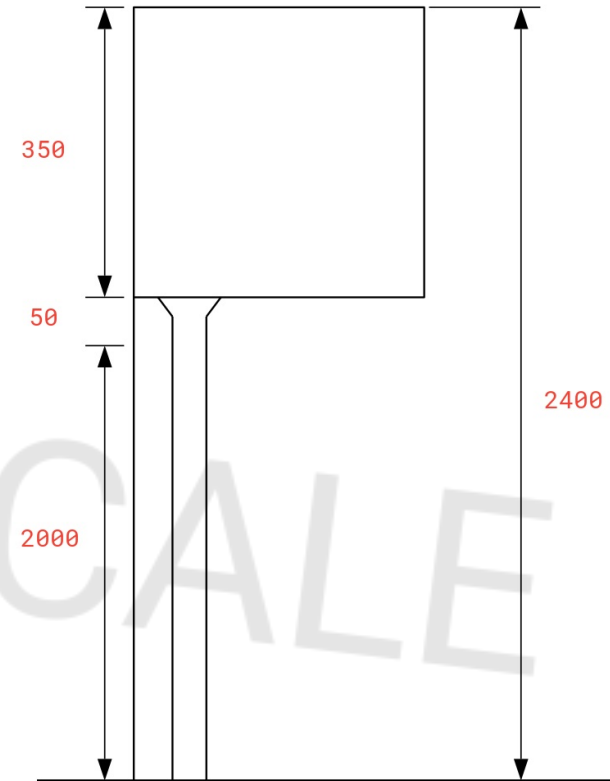

## **75mm Galv Steel Industrial Door 3 Phase Inboard - Reveal Fixed**

**SECURITY DIRECT**  
www.securitydirect.uk.com

SecuroDoor | 75  
Industrial Doors

WEBSITETRADSTEEL | Y752RRG

WEBSITETRADSTEEL | Y752RRG