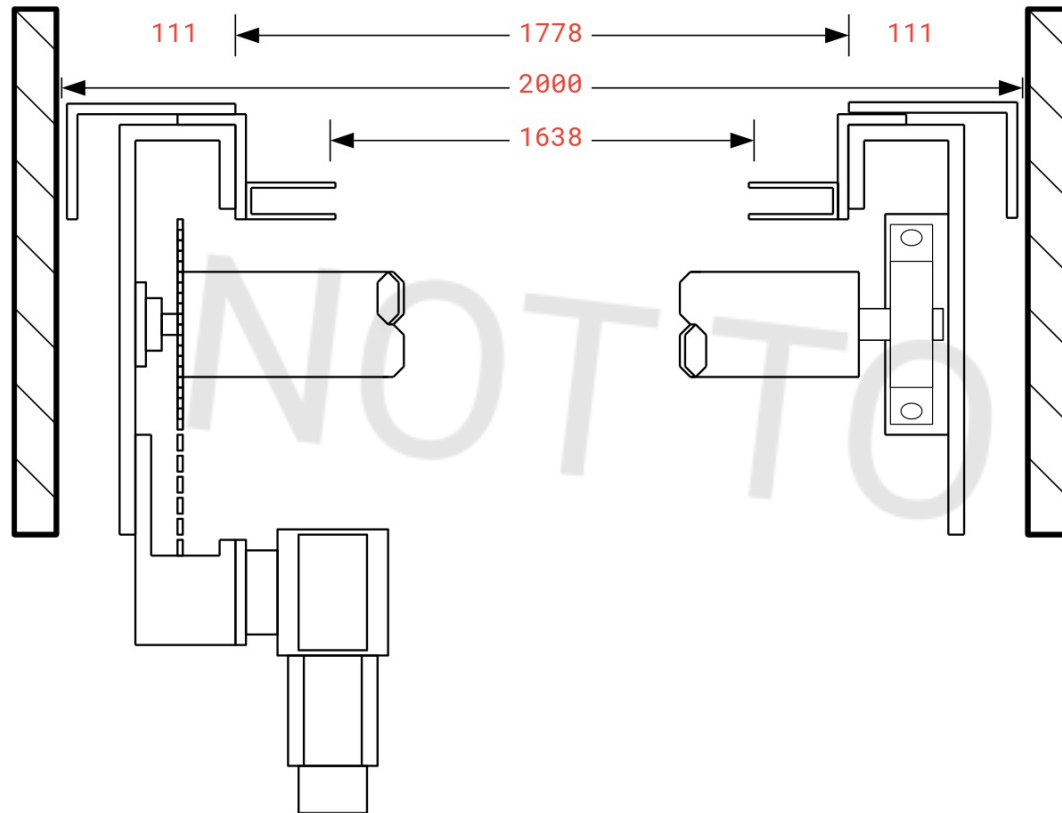

# **STANDARD DETAIL**

## **75mm Galv Steel Industrial Door 3 Phase Inboard - Reveal Fixed**

**SECURITY DIRECT**  
www.securitydirect.uk.com

SecuroDoor | 75  
Industrial Doors

WEBSITETRADSTEEL | Y752RRG

WEBSITETRADSTEEL | Y752RRG