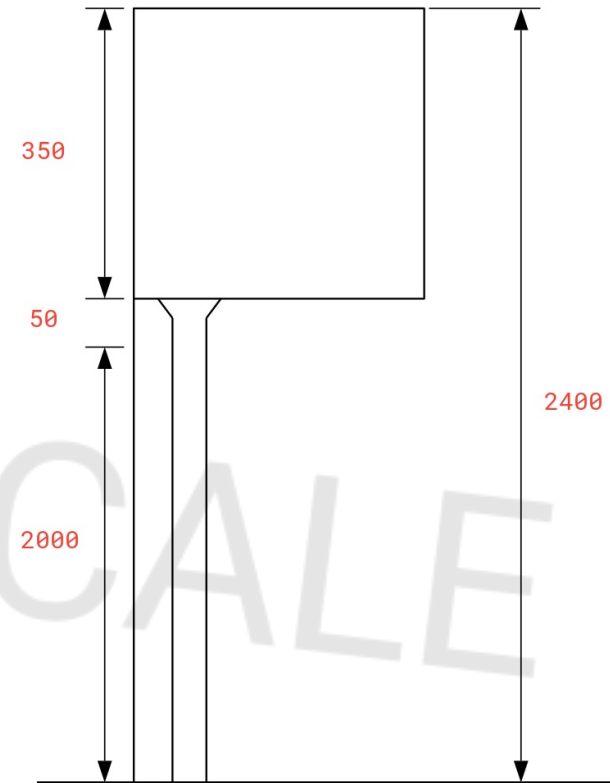

## **75mm Galv Steel Industrial Door 3 Phase Direct Drive - Face Fixed**

**SECURITY DIRECT**  
www.securitydirect.uk.com

**SecuroDoor | 75**  
Industrial Doors

WEBSITETRADSTEEL | Y752FFG

WEBSITETRADSTEEL | Y752FFG

## **75mm Galv Steel Industrial Door 3 Phase Inboard - Reveal Fixed**

**SECURITY DIRECT**  
www.securitydirect.uk.com

SecuroDoor | 75  
Industrial Doors

WEBSITETRADSTEEL | Y752RRG

WEBSITETRADSTEEL | Y752RRG